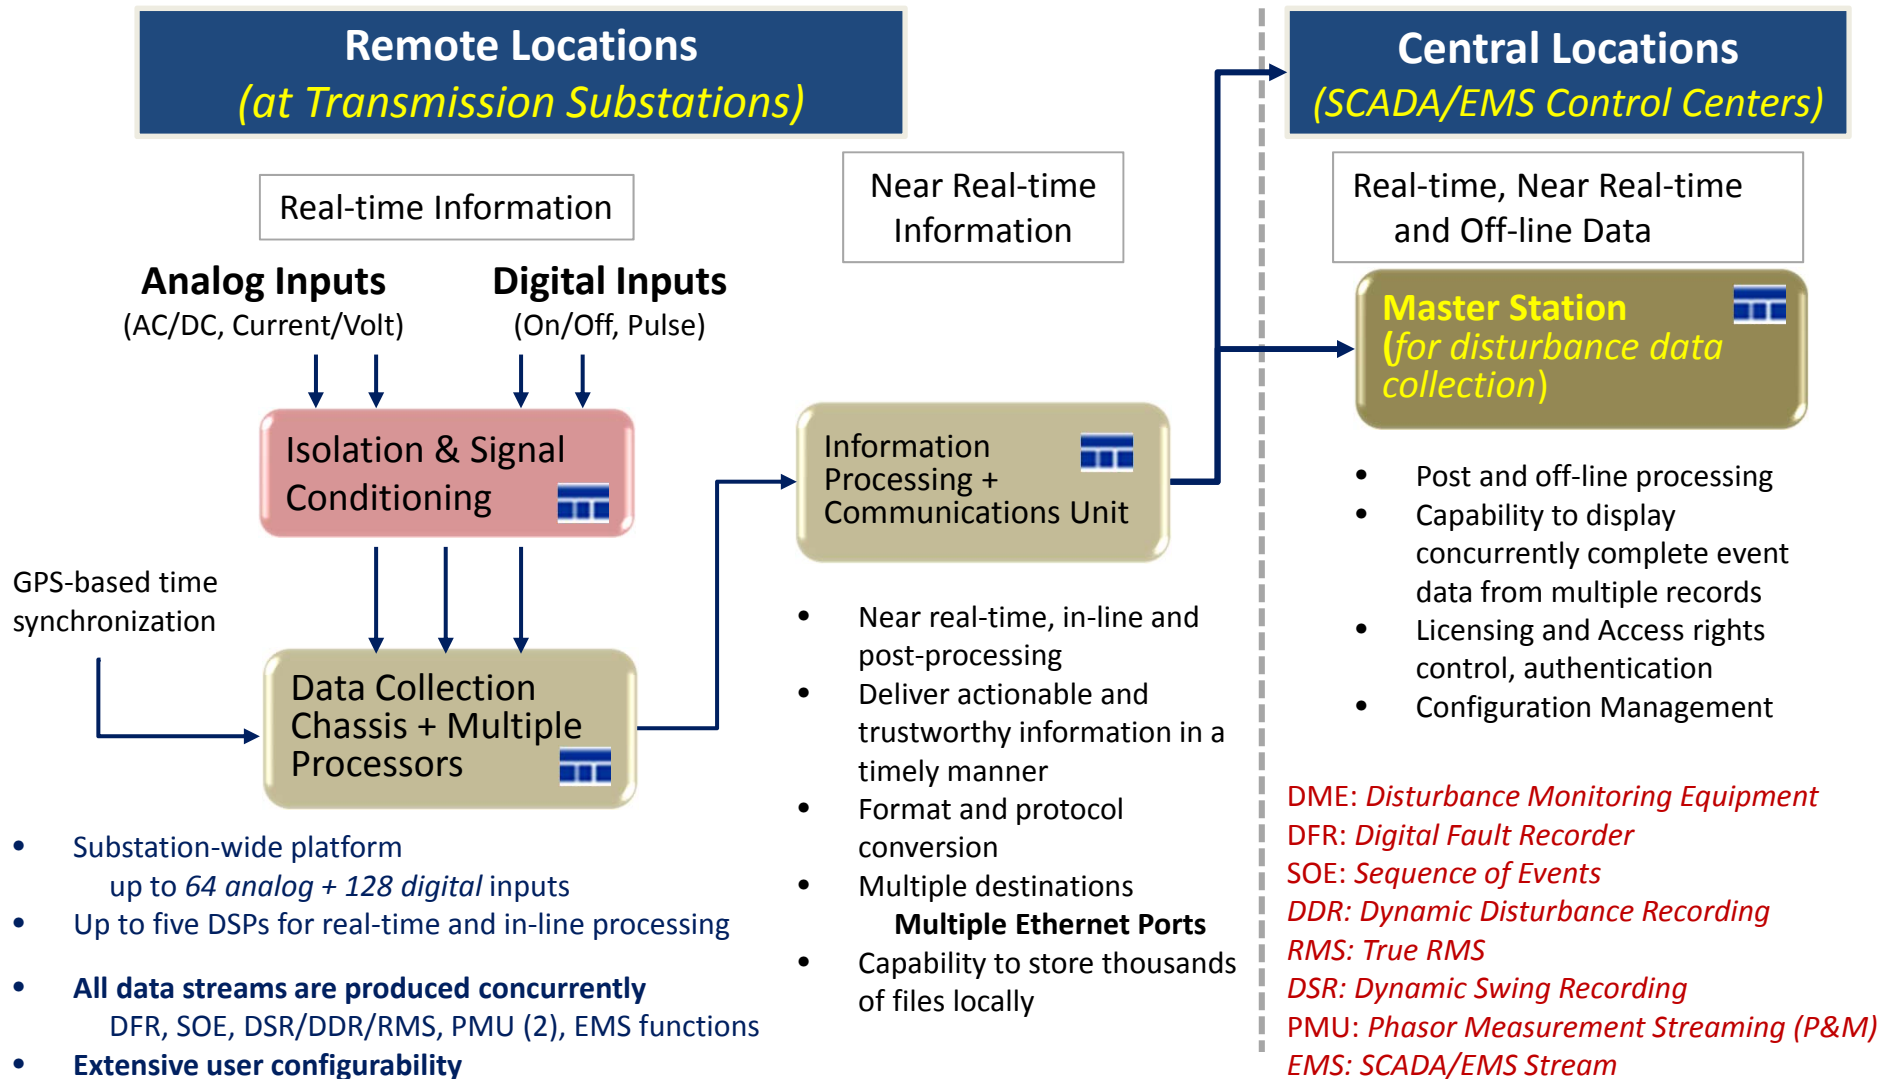

# Mehta Tech's DFR/PMU Solution for Data Collection and Delivery

# Mehta Tech's patented multifunction DFR/PMU is the core of the high performance solution

# Mehta Tech's solution for data/information

One data source with multiple applications to reduce equipment and maintenance costs